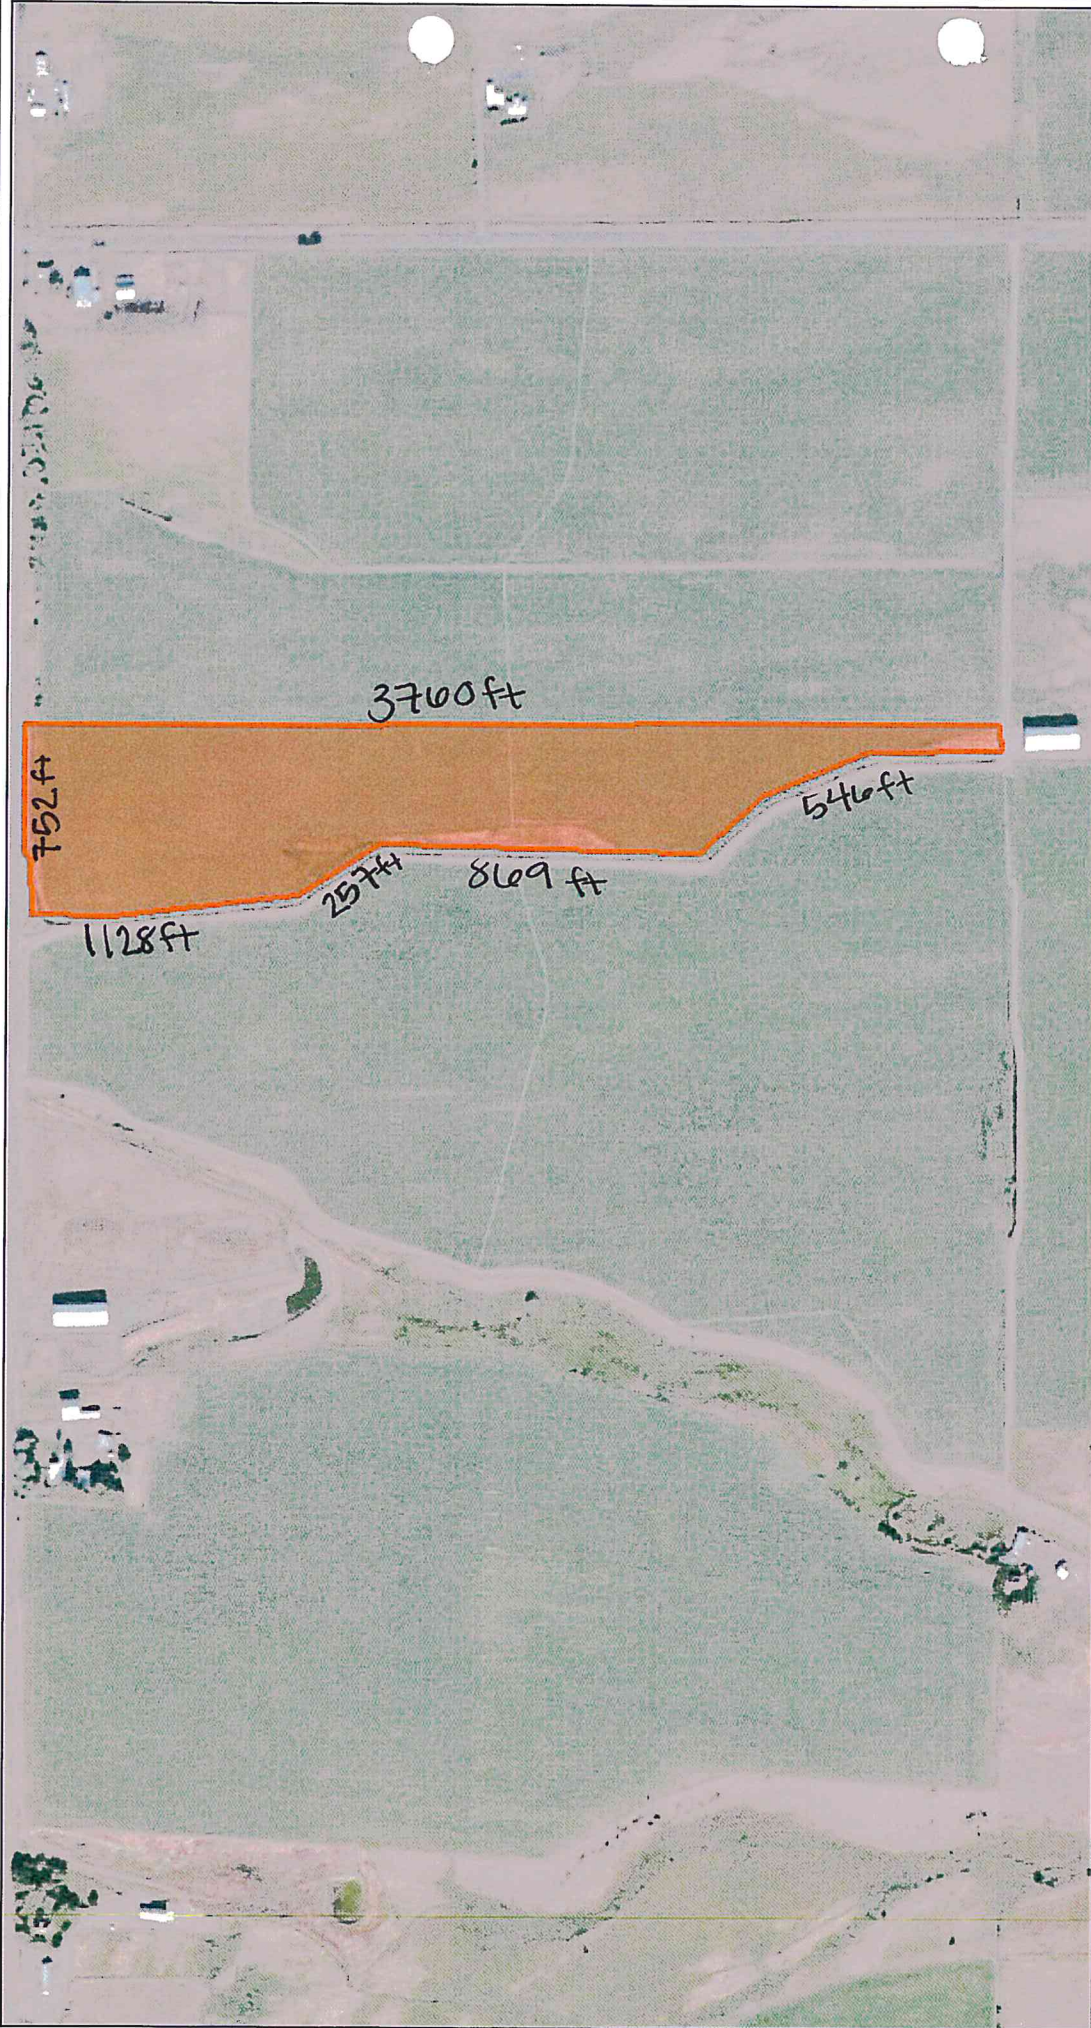

Kittitas County COMPAS Map

Date: 4/15/2015

1 inch = 752 feet

Relative Scale 1:9,028

Disclaimer:
Kittitas County makes every effort to produce and publish the most current and accurate information possible. No warranties, expressed or implied, are provided for the data, its use, or its interpretation. Kittitas County does not guarantee the accuracy of the material contained herein and is not responsible for any use, misuse or representations by others regarding this information or its derivatives.